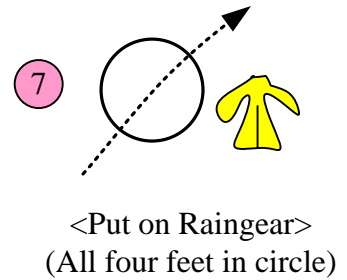

Pack
Open

Pack
Senior & Intermediate

⑩

<Tie-up and remove
Raingear and Pack
Then exit around panel>

②

⑨

<Weave>

③

⑧

<Water Hazard>

④

⑦

<Put on Raingear>
(All four feet in circle)

⑤

⑥

<Back through>